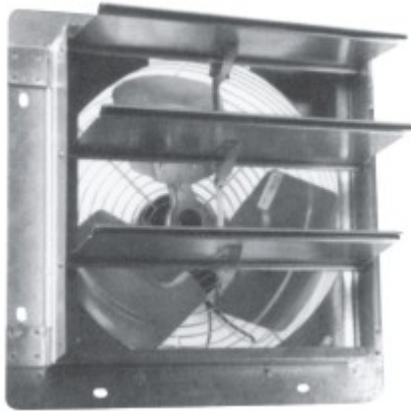

### AXIAL WALLMOUNT FANS - STANDARD WITH SHUTTER

---

- ❑ Air Volume: 30 - 3215 cfm
- ❑ Maximum SP: 0.28" wg. @ standard air density

---

#### FEATURES & BENEFITS

- ❑ OSHA rear guard standard.
- ❑ Totally enclosed 115 volt motor.
- ❑ Built in shutter.
- ❑ Completely assembled for easy installation.